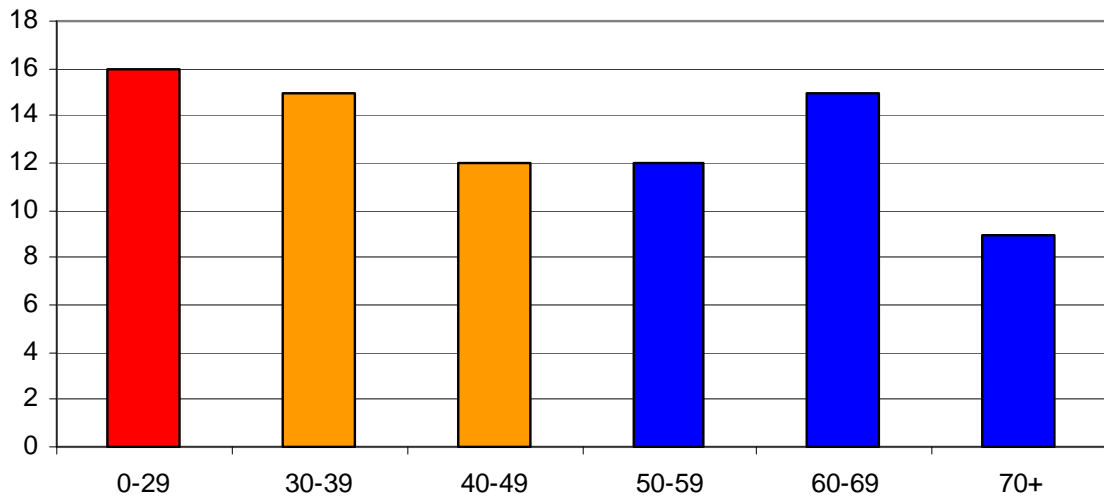

**Ec402 MT Mock - Grade Distribution**  
(Groups 1, 2, 12, 13)

**N=79; mean=46; median=45**